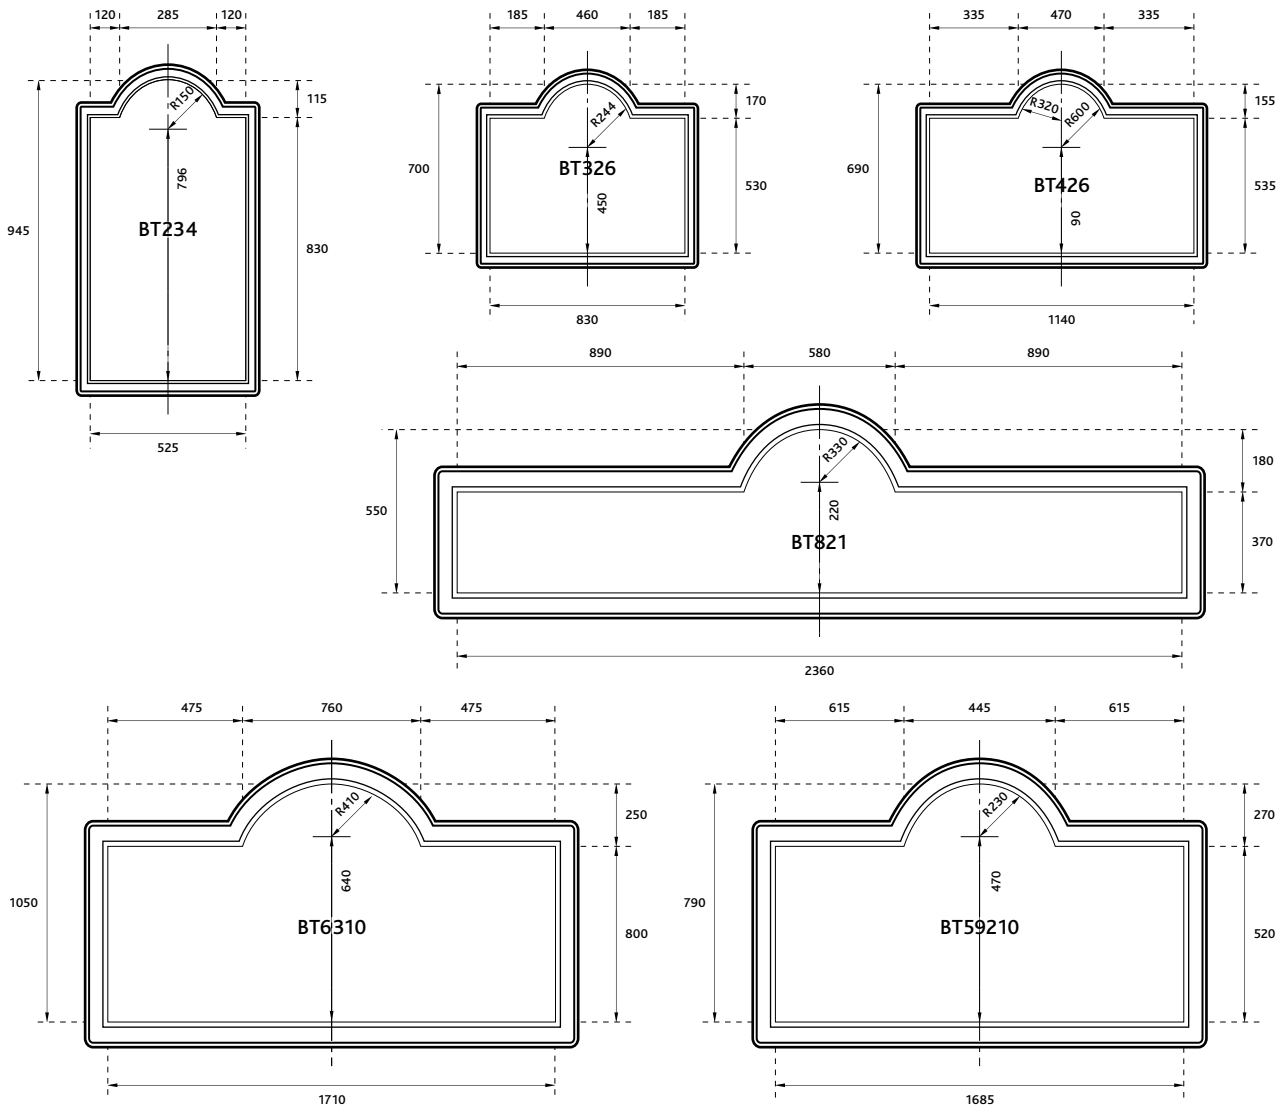

Bump Top Signs

Profile	Sign Code	Measurements Millimeters	Print Area Millimeters	Brackets	Price + Brackets
	BT234	610 x 1030	See drawings above	4	£53 £59
	BT326	915 x 780	" "	4	£62 £69
	BT426	1220 x 775	" "	4	£89 £96
	BT6310	1830 x 1170	" "	4	£144 £147
	BT821	2440 x 630	" "	2	£126 £129
	BT59210	1750 x 865	" "	4	£122 £129

Prices correct at time of going to print