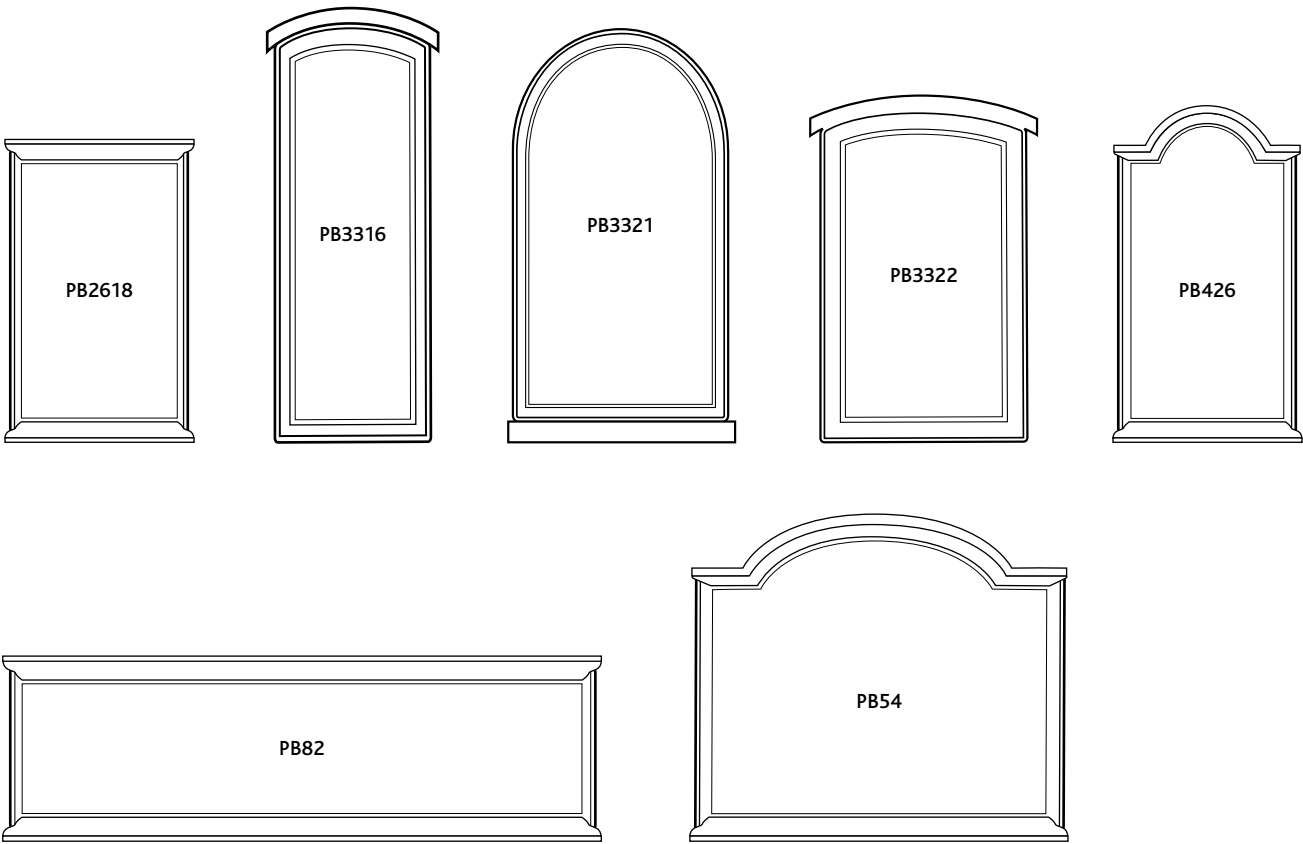

Profile	Sign Code	Measurements Millimeters	Print Area Millimeters	Brackets	Price + Brackets	
	PB2618	760 x 510	645 x 330	2	£69	£76
	PB3316	1000 x 380	810/825 x 270	2	£36	£39
	PB3321	1000 x 630	870 x 550	4	£45	£52
	PB3322	1000 x 660	820/870 x 565	4	£66	£73
	PB426	1220 x 760	1095/990 x 610	4	£75	£81
	PB82	2440 x 610	2265 x 495	4	£125	£132
	PB54	1525 x 1220	932/1095 x 1395	4	£146	£154
Shoulder height/Full height						

Prices correct at time of going to print