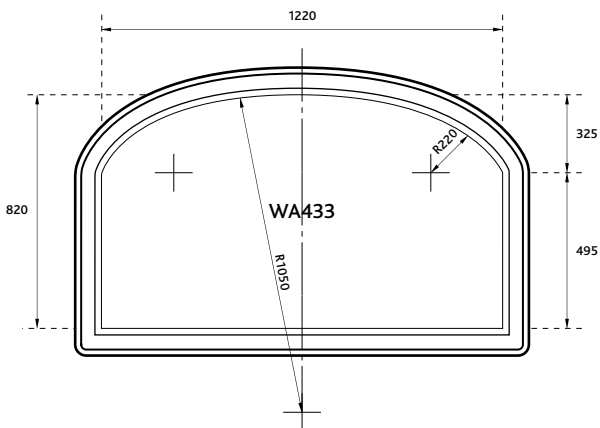

Prices correct at time of going to print

Profile	Sign Code	Measurements Millimeters	Print Area Millimeters	Brackets	Price + Brackets
	DS3242	813 X 1068	990 X 735	1	£170 POA*
	DS226	870 x 610	790/700 x 525	1	£133 "
	DS43	1220 X 915	1120 X 820	–	£178 "
	DS22	610 x 610	535 x 535	1	£123 "
*Price On Application			Shoulder height/Full height		

Prices correct at time of going to print

Profile	Sign Code	Measurements Millimeters	Print Area Millimeters	Brackets	Price + Brackets
	ODS2316	700 x 450	630 x 380	1	£152 Inc. Brkt

Prices correct at time of going to print

Profile	Sign Code	Measurements Millimeters	Print Area Millimeters	Brackets	Price + Brackets	
	OV326	915 x 760	830 x 680	2	£70	£76

Prices correct at time of going to print

Profile	Sign Code	Measurements Millimeters	Print Area Millimeters	Brackets	Price + Brackets	
	WA433	1300 x 900	1220 x 820	4	£90	£96

Prices correct at time of going to print

Profile	Sign Code	Measurements Millimeters	Print Area Millimeters	Brackets	Price + Brackets
	AB32	915 x 610	835 x 530	–	£92 –

Prices correct at time of going to print